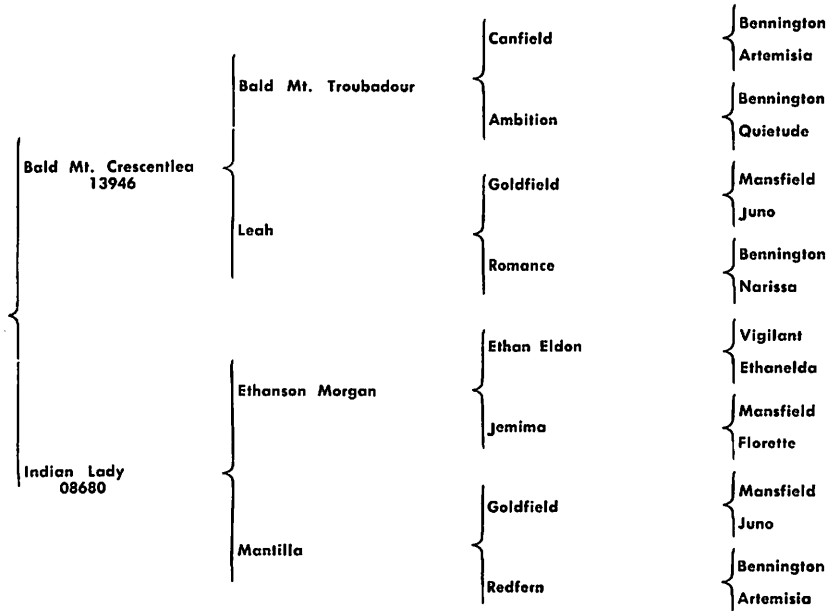

\$575

Croup ↓

LOT 15 — MARE — WIN WILLOW 014361

Bred and Consigned by: Mr. and Mrs. David Farley
Willow Hill Farm, 20 River Road, Foxon, East Haven, Connecticut
Date of Birth: May 12, 1965
Color: Chestnut