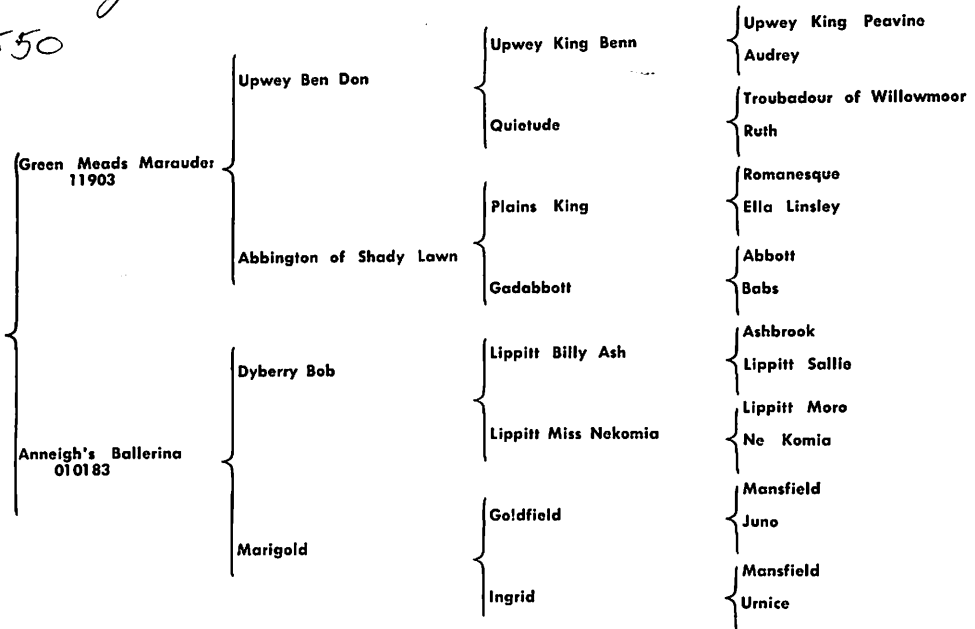

LOT 3 — STALLION — GREEN MEADS MAJESTY 15851

Bred and Consigned by: Mr. and Mrs. Darwin S. Morse
Green Meads Farm, Richmond, Massachusetts
Date of Birth: February 13, 1965
Color: Bay

Bad head
Coarse throat
Good eye

$ 550